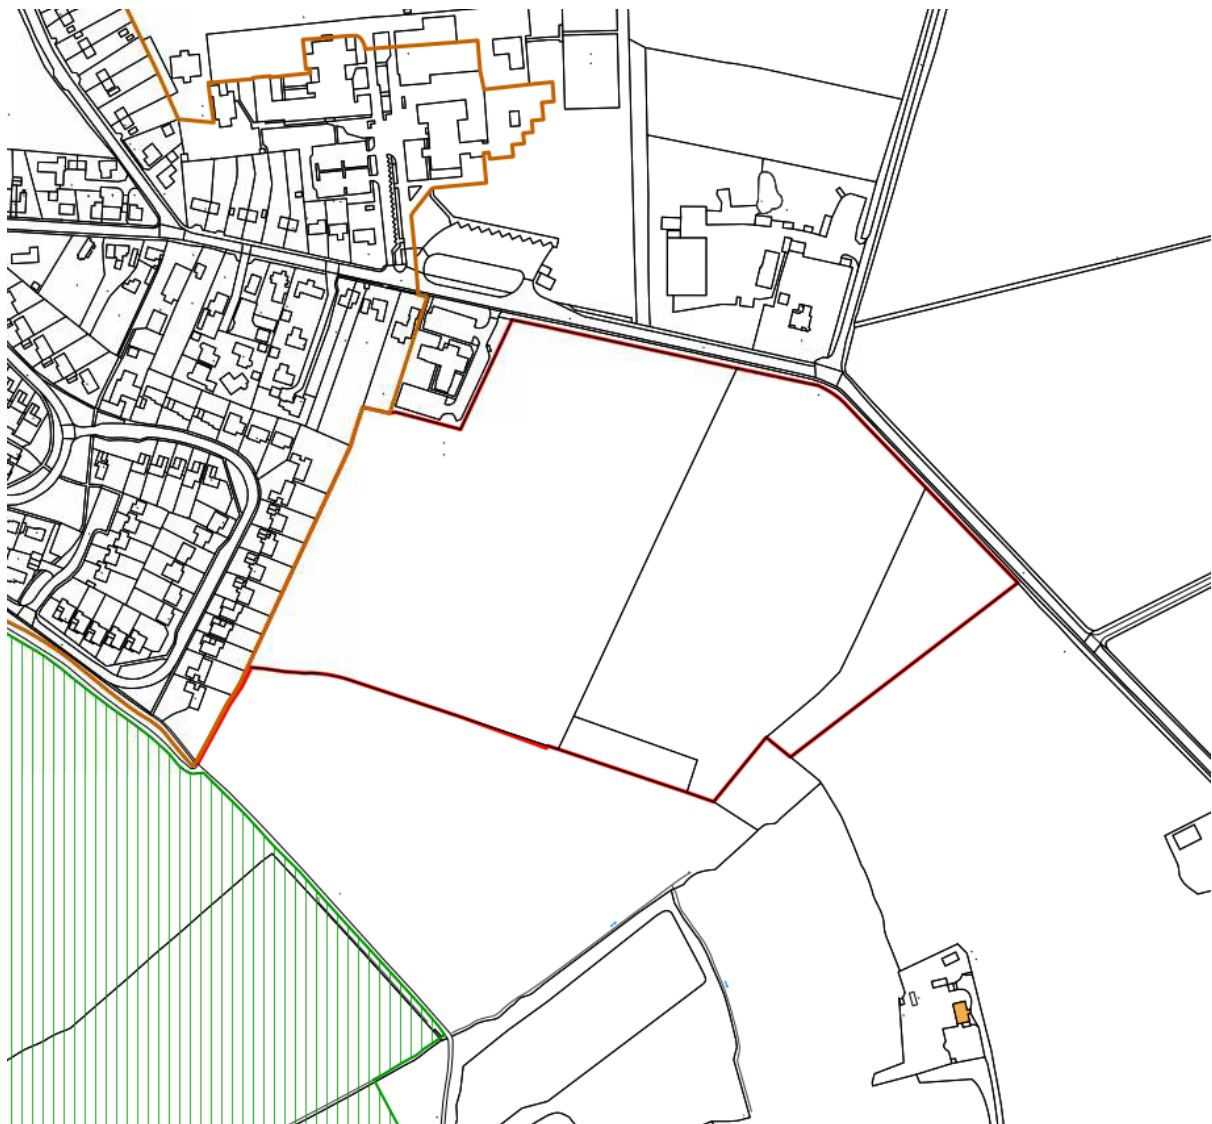

Application No: B/16/01092/FUL

Parish: East Bergholt

Location: Land East of the Constable Country Medical Centre, Heath Road, East Bergholt

Legend

- Area of Outstanding Natural Beauty
- Special Landscape Area
- Conservation Area

Listed Buildings

- Grade 1
- Grade 2
- Grade 2 *

- The Site
- Built up Area Boundary

BABERGH DISTRICT COUNCIL
Corks Lane, Hadleigh, Ipswich. IP7 6SJ
Telephone : 01473 822801
minicom : 01473 825878
www.babergh.gov.uk

Reproduced by permission of
Ordnance Survey on behalf of HMSO.
© Crown copyright and database right 2016
Ordnance Survey Licence number 100023274